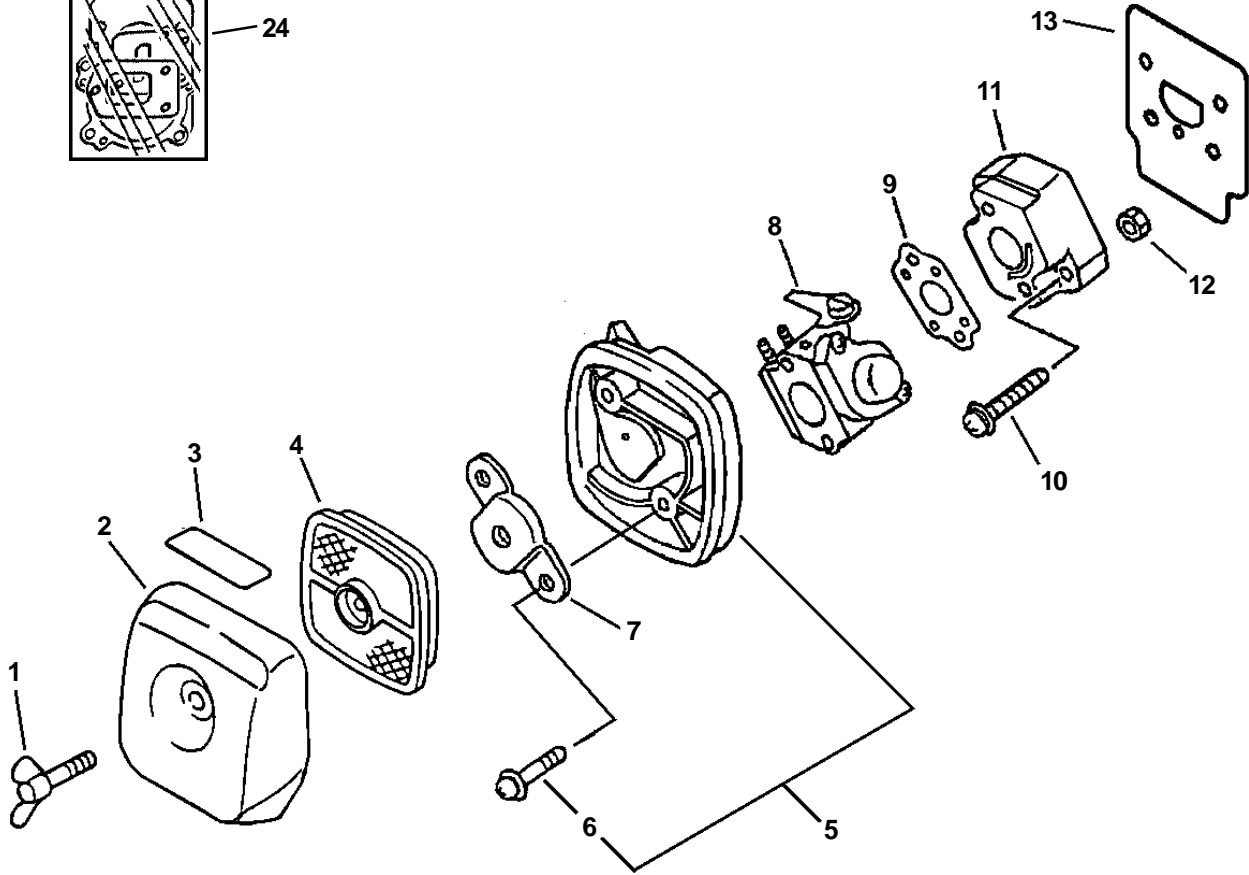

GASKET KIT

24

ITEM	PART NUMBER	QTY	DESCRIPTION	REMARKS
1	21041752730	1	WING BOLT	
2	13031306563	1	LID, AIR CLEANER	
3	89012106360	1	LABEL, CHOKE	
4	13031054130	1	FILTER, AIR	
5	13030706561	1	CASE, AIR CLEANER	INCLUDES ITEM 6
6	90024205065	2	SCREW 5X65	
7	12901152730	1	PLATE, PREVENT	
8	12520009921	1	CARBURETOR, DIAPHRAGM-- CIU-K55	
★ 9	13001642031	1	GASKET, INTAKE	
10	90023805020	2	SCREW 5X20	
11	13001742031	1	INSULATOR, INTAKE	
12	90050000005	2	NUT 5	
★ 13	13001042032	1	SHIELD, CYLINDER	

SERIAL NUMBERS: 501001-503211, CANADA 01001-12477

★ 14	V104000160	2	GASKET, MUFFLER	
15	14587152130	1	SHIELD, MUFFLER	■
16	14580642030	1	MUFFLER	■
17	90060000005	2	WASHER 5	
18	90010505055	2	BOLT 5X55	
19	14586240630	1	SCREEN, MUFFLER	
★ 20	14586642031	1	GASKET, EXHAUST	
21	14587642030	1	GUIDE, EXHAUST - INNER	
22	14586354130	1	GUIDE, EXHAUST - OUTER	
23	90023804010	3	SCREW 4X10	
24	88900012620	1	GASKET KIT	

SERIAL NUMBERS: 503212-599999, CANADA 12478 & UP

★ 14	V104000160	2	GASKET, MUFFLER	■
15	14587152130	1	SHIELD, MUFFLER	■
16	14580642030	1	MUFFLER	■
17	90060000005	2	WASHER 5	
18	90010505055	2	BOLT 5X55	
19	14586240630	1	SCREEN, MUFFLER	
★ 20	V104000001	1	GASKET, EXHAUST	■
21	14587642030	1	GUIDE, EXHAUST - INNER	
22	A313000000	1	GUIDE, EXHAUST - OUTER	■
23	90023804010	3	SCREW 4X10	
24	P021000352	1	GASKET KIT	■

★ Also Included In GASKET KIT