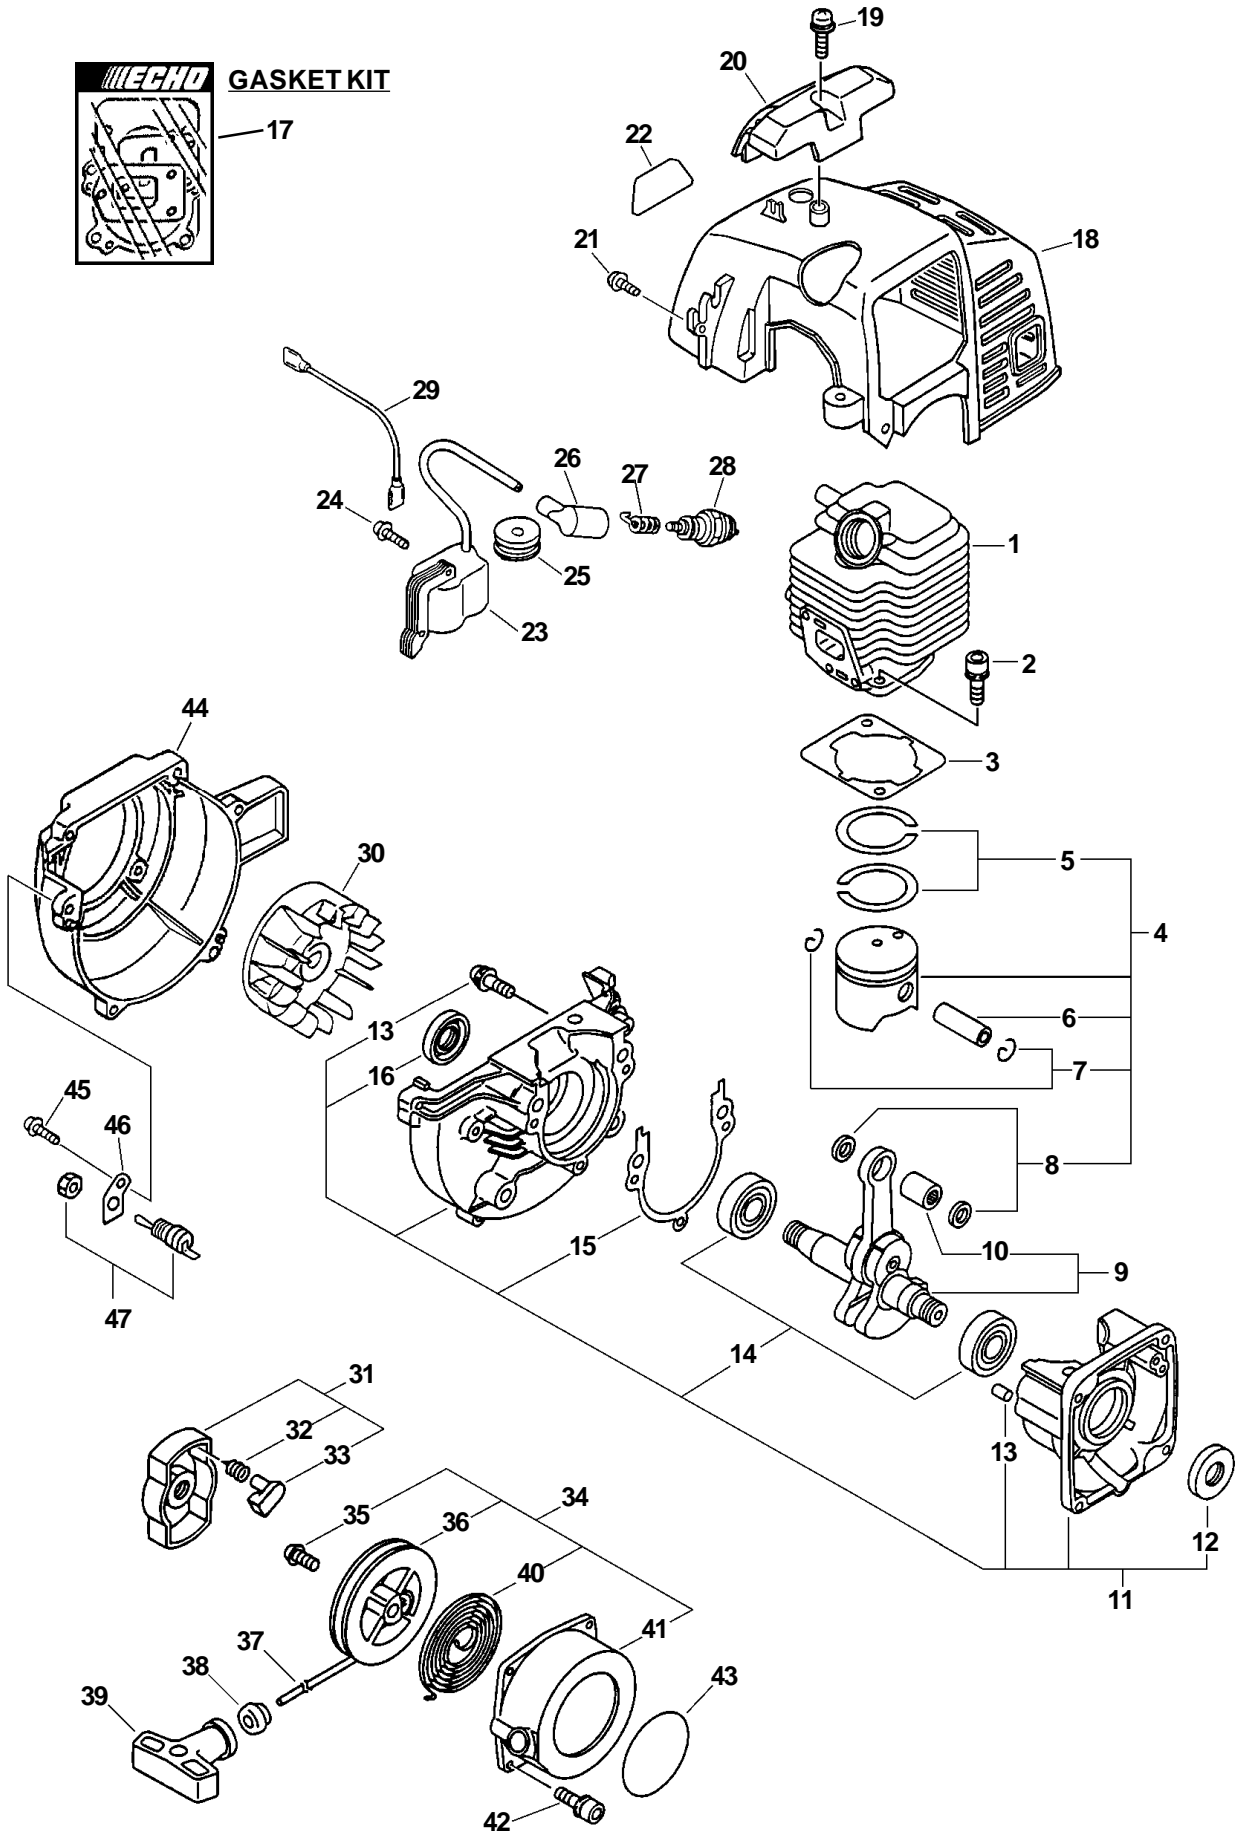

WP-1000 TYPE 1E

FAN CASE, IGNITION, STARTER, FUEL SYSTEM

SERIAL NUMBERS: 503212-599999, CANADA 12478 & UP

GASKET KIT

17

SERIAL NUMBERS: 503212-599999, CANADA 12478 & UP

ITEM	PART NUMBER	QTY	DESCRIPTION	REMARKS
1	A130000021	1	CYLINDER	■
2	90016205022	2	BOLT 5X22	
★ 3	10101044332	1	GASKET, CYLINDER	
4	P021001101	1	PISTON KIT	INCLUDES ITEMS 5-8 ■
5	A101000000	2	RING, PISTON	■
6	10001311520	1	PIN, PISTON	
7	10001504630	2	CIRCLIP, PISTON PIN	
8	10001411520	2	SPACER, PISTON PIN	
9	A011000150	1	CRANKSHAFT ASY	INCLUDES ITEMS 10 ■
10	V553000010	1	BEARING, NEEDLE	
11	10020452130	1	CRANKCASE KIT	INCLUDES ITEMS 12-16
12	10021242030	2	OIL SEAL	
13	10021503930	2	DOWEL PIN	
14	9403536201	2	BEARING, BALL	■
★ 15	10024242030	1	GASKET, CRANKCASE	
16	90016205028	3	BOLT 5X28	

★ Also Included In GASKET KIT

17	P021000352	1	GASKET KIT	■
18	10151448731	1	COVER, CYLINDER	
19	90025305016	1	SCREW 5X16	
20	15991248630	1	GUARD, TOP	
21	90023804012	2	SCREW 4X12	
22	89015112620	1	LABEL, MODEL -- WP-1000 TYPE 1E	
23	15660152130	1	COIL, IGNITION	
24	90016204022	2	BOLT 4X22	
25	15901201620	1	CAP, SPARK PLUG	
26	15901103432	1	COIL, SPARK PLUG	
27	15011244330	1	GROMMET	
28	15901010630	1	PLUG, SPARK -- BPM-7A -- US MODELS	
28	<i>BPMR-7A</i>	1	<i>PLUG, SPARK -- CANADA MODELS</i>	■
29	16201052830	1	LEAD	
30	15680112360	1	FLYWHEEL	
31	17720244330	1	STARTER PAWL ASY	INCLUDES ITEMS 32-33
32	17723442030	1	SPRING, RETURN	
33	17721844330	1	PAWL, STARTER	
34	17720042033	1	STARTER ASY	INCLUDES ITEMS 35-41
35	17723644330	1	SCREW	
36	17721544430	1	DRUM, STARTER	
37	17722610120	1	ROPE, STARTER	OPTIONAL BULK ROPE 99944444000 3mm(1/8in) X 1000mm(39-1/2in)
38	17722742030	1	GUIDE, ROPE	
39	17722806530	1	GRIP, STARTER	
40	17722042030	1	SPRING, REWIND	
41	17723242032	1	CASE, STARTER	
42	90016304016	4	BOLT 4X16	■
43	89011849130	1	LABEL, ECHO	
44	10151149230	1	COVER, FAN	
45	90016304016	4	BOLT 4X16	■
46	16381044330	1	BRACKET, SWITCH	
47	16340003460	1	SWITCH, IGNITION