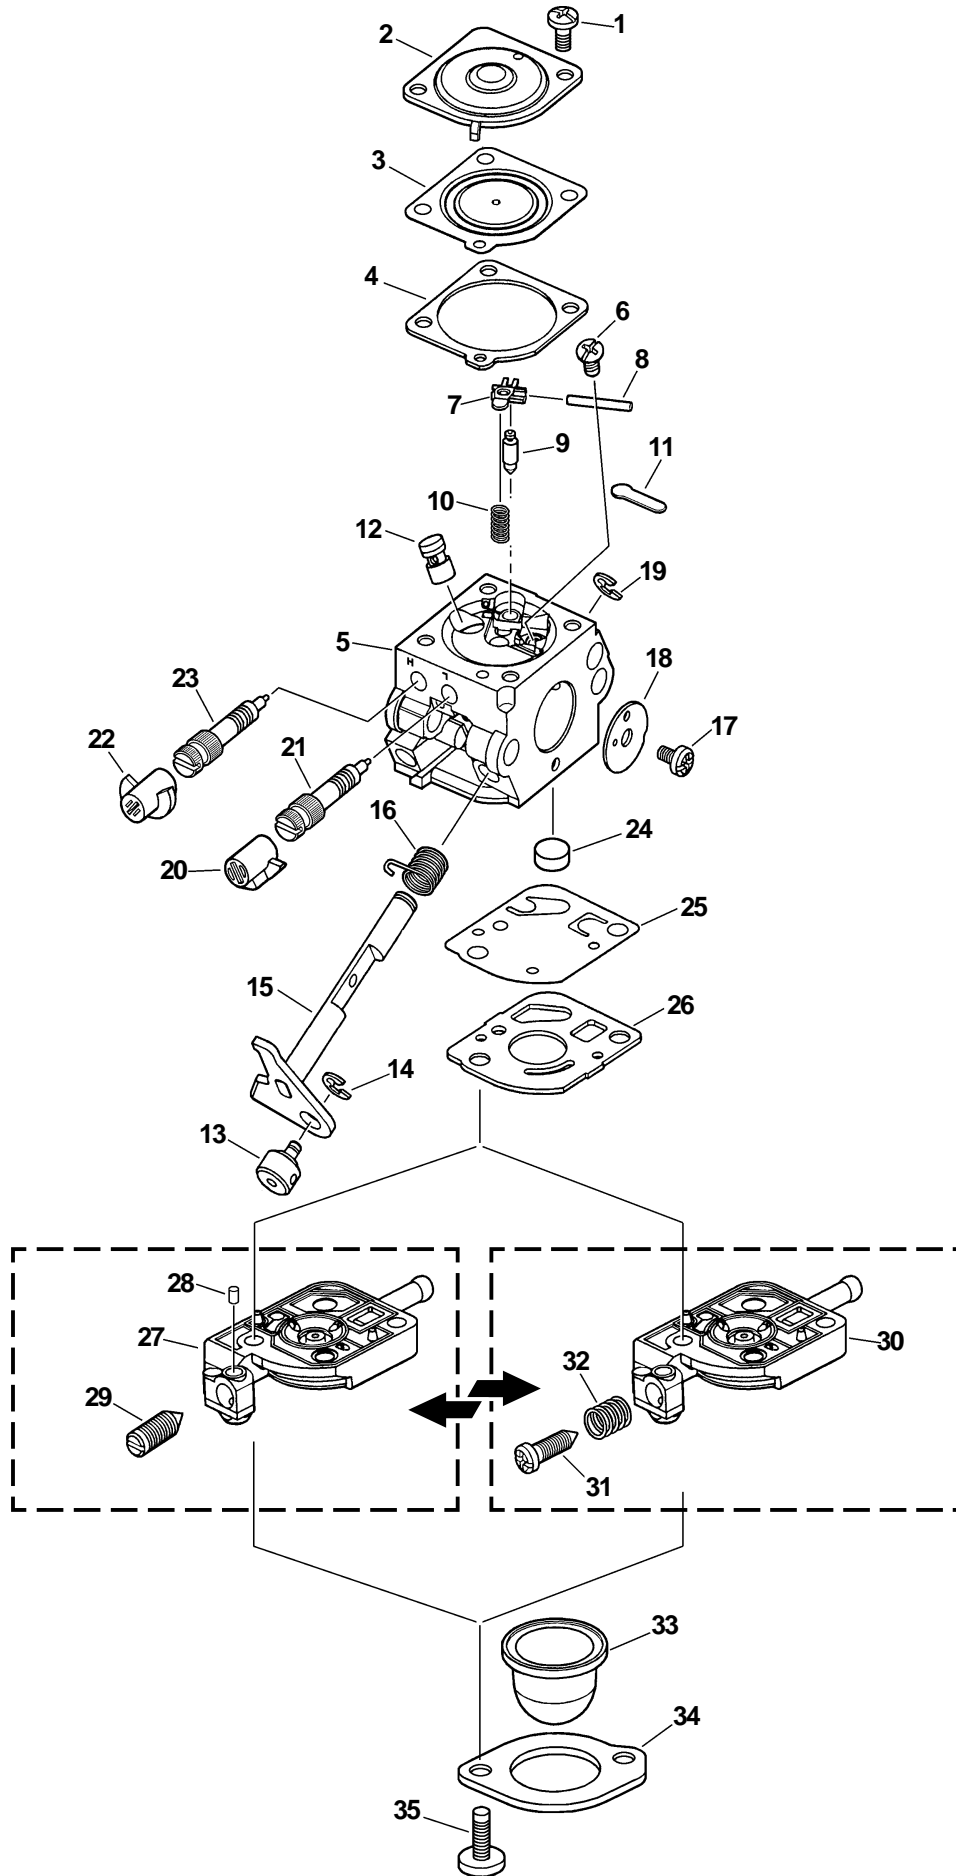

★ Also Included In GASKET KIT

ITEM	PART NUMBER	QTY	DESCRIPTION	REMARKS
1	13201013930	1	PIPE, FUEL - 3X5X180mm	
2	13201056330	1	PIPE, RETURN - 3X6X90mm	
3	A356000030	1	VENT ASY	■
4	13131239130	1	PIPE, VENT - 3X5X70mm	
5	13211546730	1	GROMMET	
6	13201309820	1	CLIP	
7	13120507320	1	STRAINER, FUEL	
8	13100546830	1	TANK, FUEL	INCLUDES ITEM 9
9	13104528230	2	COLLAR	■
10	90060300005	2	WASHER 5	
11	90023805016	2	SCREW 5X16	
12	13100455530	1	FUEL TANK CAP ASY	INCLUDES ITEM 13-14 ■
13	13101655830	1	GASKET, FUEL TANK CAP	
14	13005156030	1	CONNECTOR, FUEL TANK CAP	■
15	35101012620	1	HANDLE	
16	35101212620	1	GRIP, REAR HANDLE	
17	17800012020	1	CONTROL, THROTTLE	
18	17800112620	1	CABLE, THROTTLE	
19	90050200006	2	NUT 6	
20	90015508035	3	BOLT, TAPPAING - 8X35	
21	90061100008	1	LOCKWASHER 8	
22	40021312620	1	CASE, PUMP	
23	90011706020	3	BOLT 6X20	
24	40021012620	1	CASE, PUMP	
25	40391012620	1	FRAME, PUMP	
26	10091012620	4	CUSHION	
27	42965112620	1	CASE, CHECK VALVE	
• 28	42965012620	1	VALVE, CHECK	
29	40021612620	2	PLUG	
• 30	90072000024	2	O-RING	
31	90015508025	1	BOLT, TAPPING - 8X25	
32	38200512620	1	NIPPLE	INCLUDES ITEM 33
• 33	38201812620	1	GASKET	
• 34	40021212620	1	GASKET, PUMP LID	
35	40021712620	1	CASE, VOLUTE	
36	40011012620	1	IMPELLER	
• 37	90072503150	1	O-RING	
38	90010505025	4	BOLT 5X25	
39	10014312620	4	WASHER	
• 40	40010012620	1	SEAL	
41	90010505025	4	BOLT 5X25	
42	10020912620	1	ADAPTOR ASY, PUMP	INCLUDES ITEM 43
43	90081436201	1	BEARING, BALL	
44	40011212620	1	SHAFT, PUMP	
45	38201312620	1	HOSE, SUCTION	
46	38501412620	3	BAND, SUCTION HOSE	
47	38201612620	2	WING NUT, SUCTION HOSE	
48	38402612620	2	NIPPLE, SUCTION HOSE	
49	38201412620	2	GASKET, SUCTION HOSE	
50	38301312621	1	STRAINER	
51	89541008030	1	WRENCH, W/SCREWDRIVER	
52	89511200330	1	SPANNER 8X10	
•	Also Included In PUMP REPAIR KIT			
	88900112620	1	PUMP REPAIR KIT	