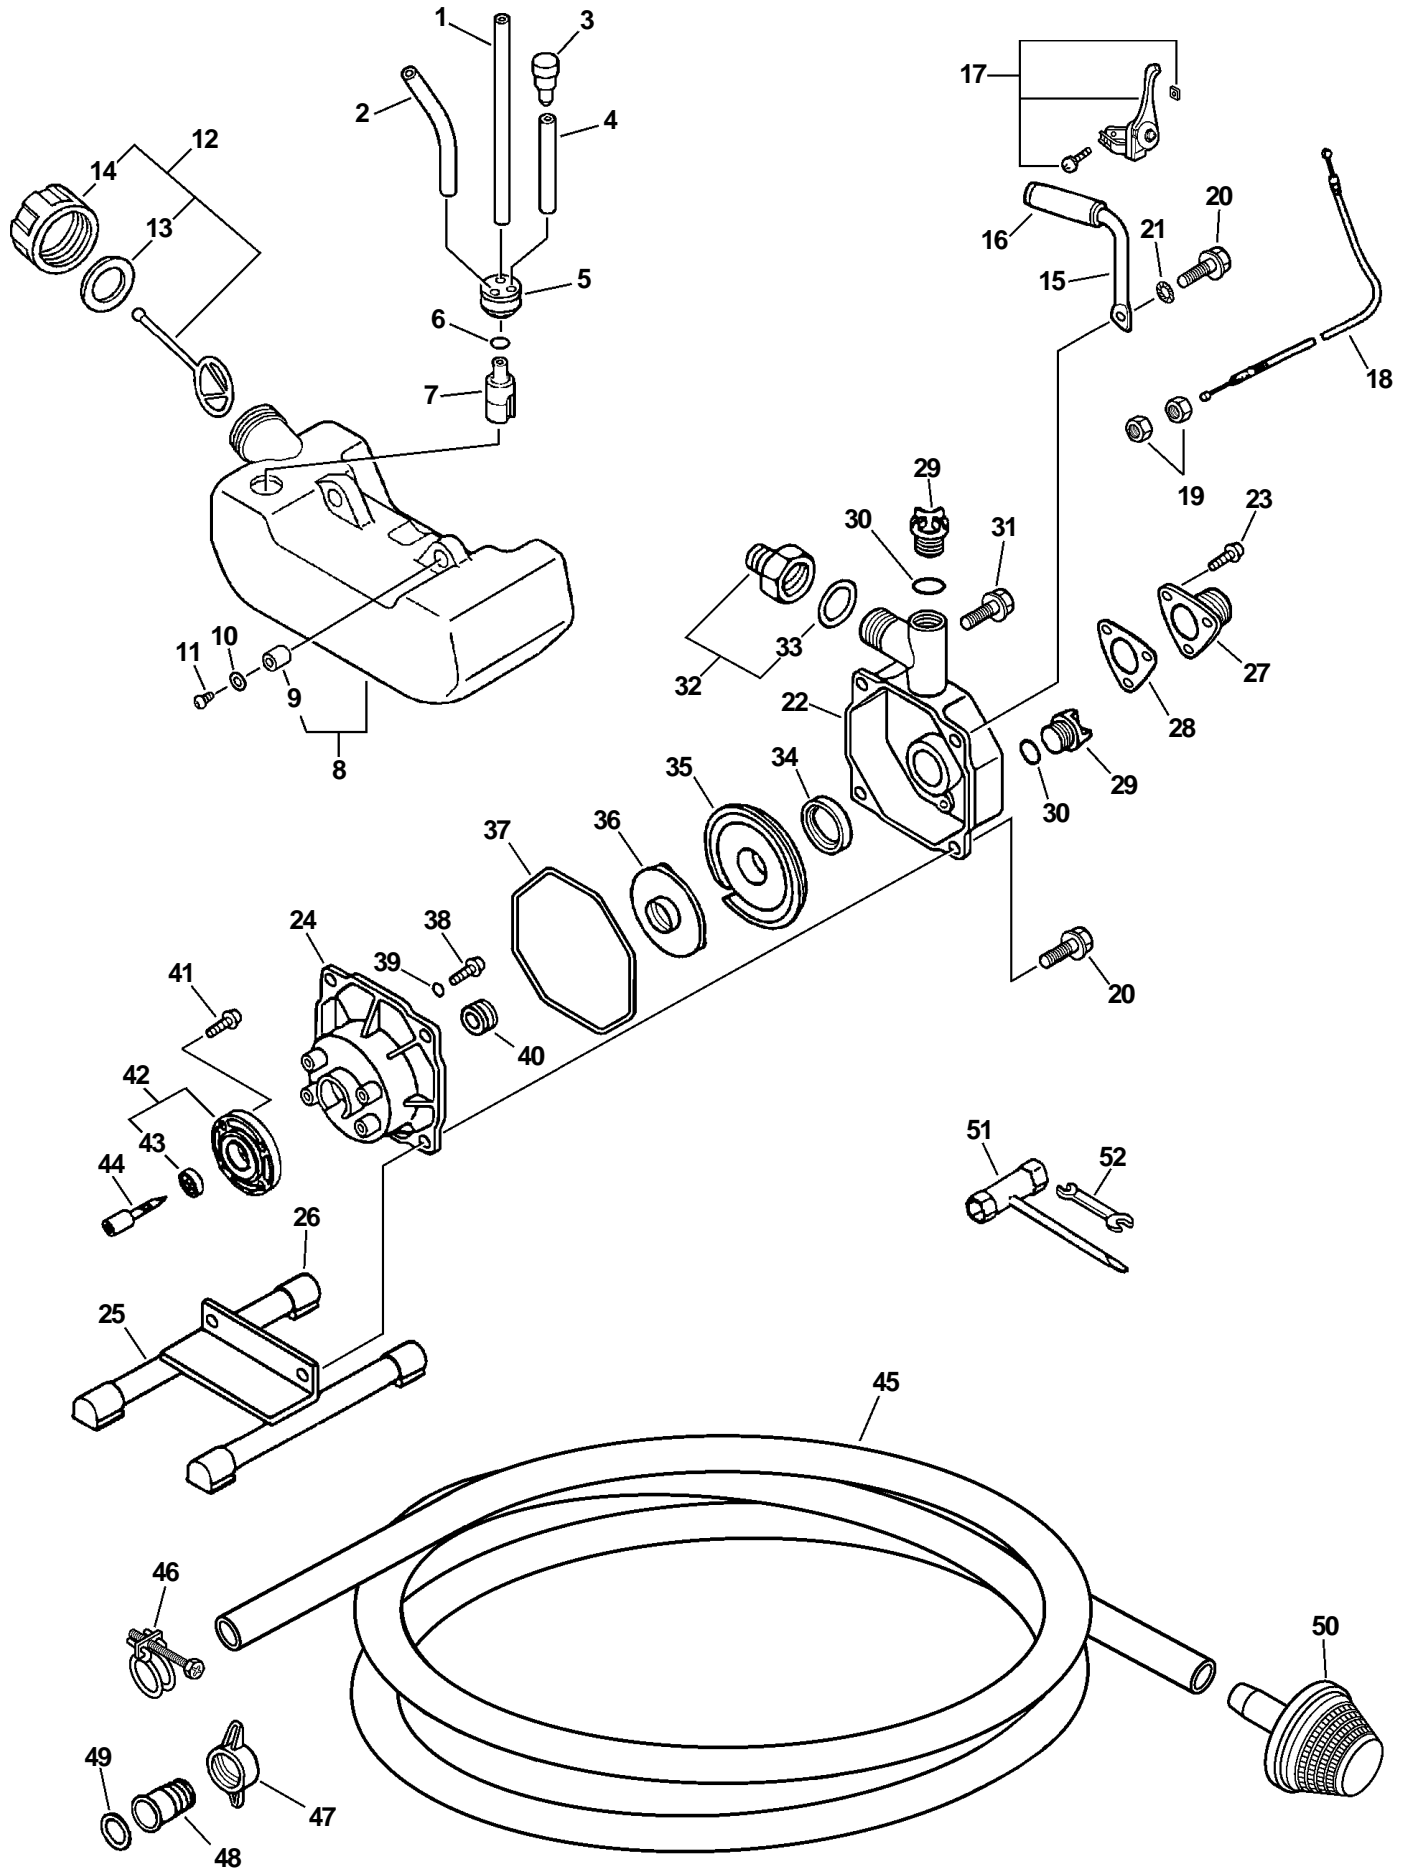

ITEM	PART NUMBER	QTY	DESCRIPTION	REMARKS
1	13201013930	1	PIPE, FUEL - 3X5X180mm	
2	13201056330	1	PIPE, RETURN - 3X6X90mm	
3	A356000030	1	VENT ASY	■
4	13131239130	1	PIPE, VENT - 3X5X70mm	
5	13211546730	1	GROMMET	
6	13201309820	1	CLIP	
7	13120507320	1	STRAINER, FUEL	
8	13100546830	1	TANK, FUEL	INCLUDES ITEM 9
9	13104528230	2	COLLAR	■
10	90060300005	2	WASHER 5	
11	90023805016	2	SCREW 5X16	
12	13100455530	1	FUEL TANK CAP ASY	INCLUDES ITEM 13-14 ■
13	13101655830	1	GASKET, FUEL TANK CAP	
14	13005156030	1	CONNECTOR, FUEL TANK CAP	■
15	35101012620	1	HANDLE	
16	35101212620	1	GRIP, REAR HANDLE	
17	17800012020	1	CONTROL, THROTTLE	
18	17800112620	1	CABLE, THROTTLE	
19	90050200006	2	NUT 6	
20	90015508035	3	BOLT, TAPPAING - 8X35	
21	90061100008	1	LOCKWASHER 8	
22	40021312620	1	CASE, PUMP	
23	90011706020	3	BOLT 6X20	
24	40021012620	1	CASE, PUMP	
25	40391012620	1	FRAME, PUMP	
26	10091012620	4	CUSHION	
27	42965112620	1	CASE, CHECK VALVE	
• 28	42965012620	1	VALVE, CHECK	
29	40021612620	2	PLUG	
• 30	90072000024	2	O-RING	
31	90015508025	1	BOLT, TAPPING - 8X25	
32	38200512620	1	NIPPLE	INCLUDES ITEM 33
• 33	38201812620	1	GASKET	
• 34	40021212620	1	GASKET, PUMP LID	
35	40021712620	1	CASE, VOLUTE	
36	40011012620	1	IMPELLER	
• 37	90072503150	1	O-RING	
38	90010505025	4	BOLT 5X25	
39	10014312620	4	WASHER	
• 40	40010012620	1	SEAL	
41	90010505025	4	BOLT 5X25	
42	10020912620	1	ADAPTOR ASY, PUMP	INCLUDES ITEM 43
43	90081436201	1	BEARING, BALL	
44	40011212620	1	SHAFT, PUMP	
45	38201312620	1	HOSE, SUCTION	
46	38501412620	3	BAND, SUCTION HOSE	
47	38201612620	2	WING NUT, SUCTION HOSE	
48	38402612620	2	NIPPLE, SUCTION HOSE	
49	38201412620	2	GASKET, SUCTION HOSE	
50	38301312621	1	STRAINER	
51	89541008030	1	WRENCH, W/SCREWDRIVER	
52	89511200330	1	SPANNER 8X10	
•	Also Included In PUMP REPAIR KIT			
	88900112620	1	PUMP REPAIR KIT