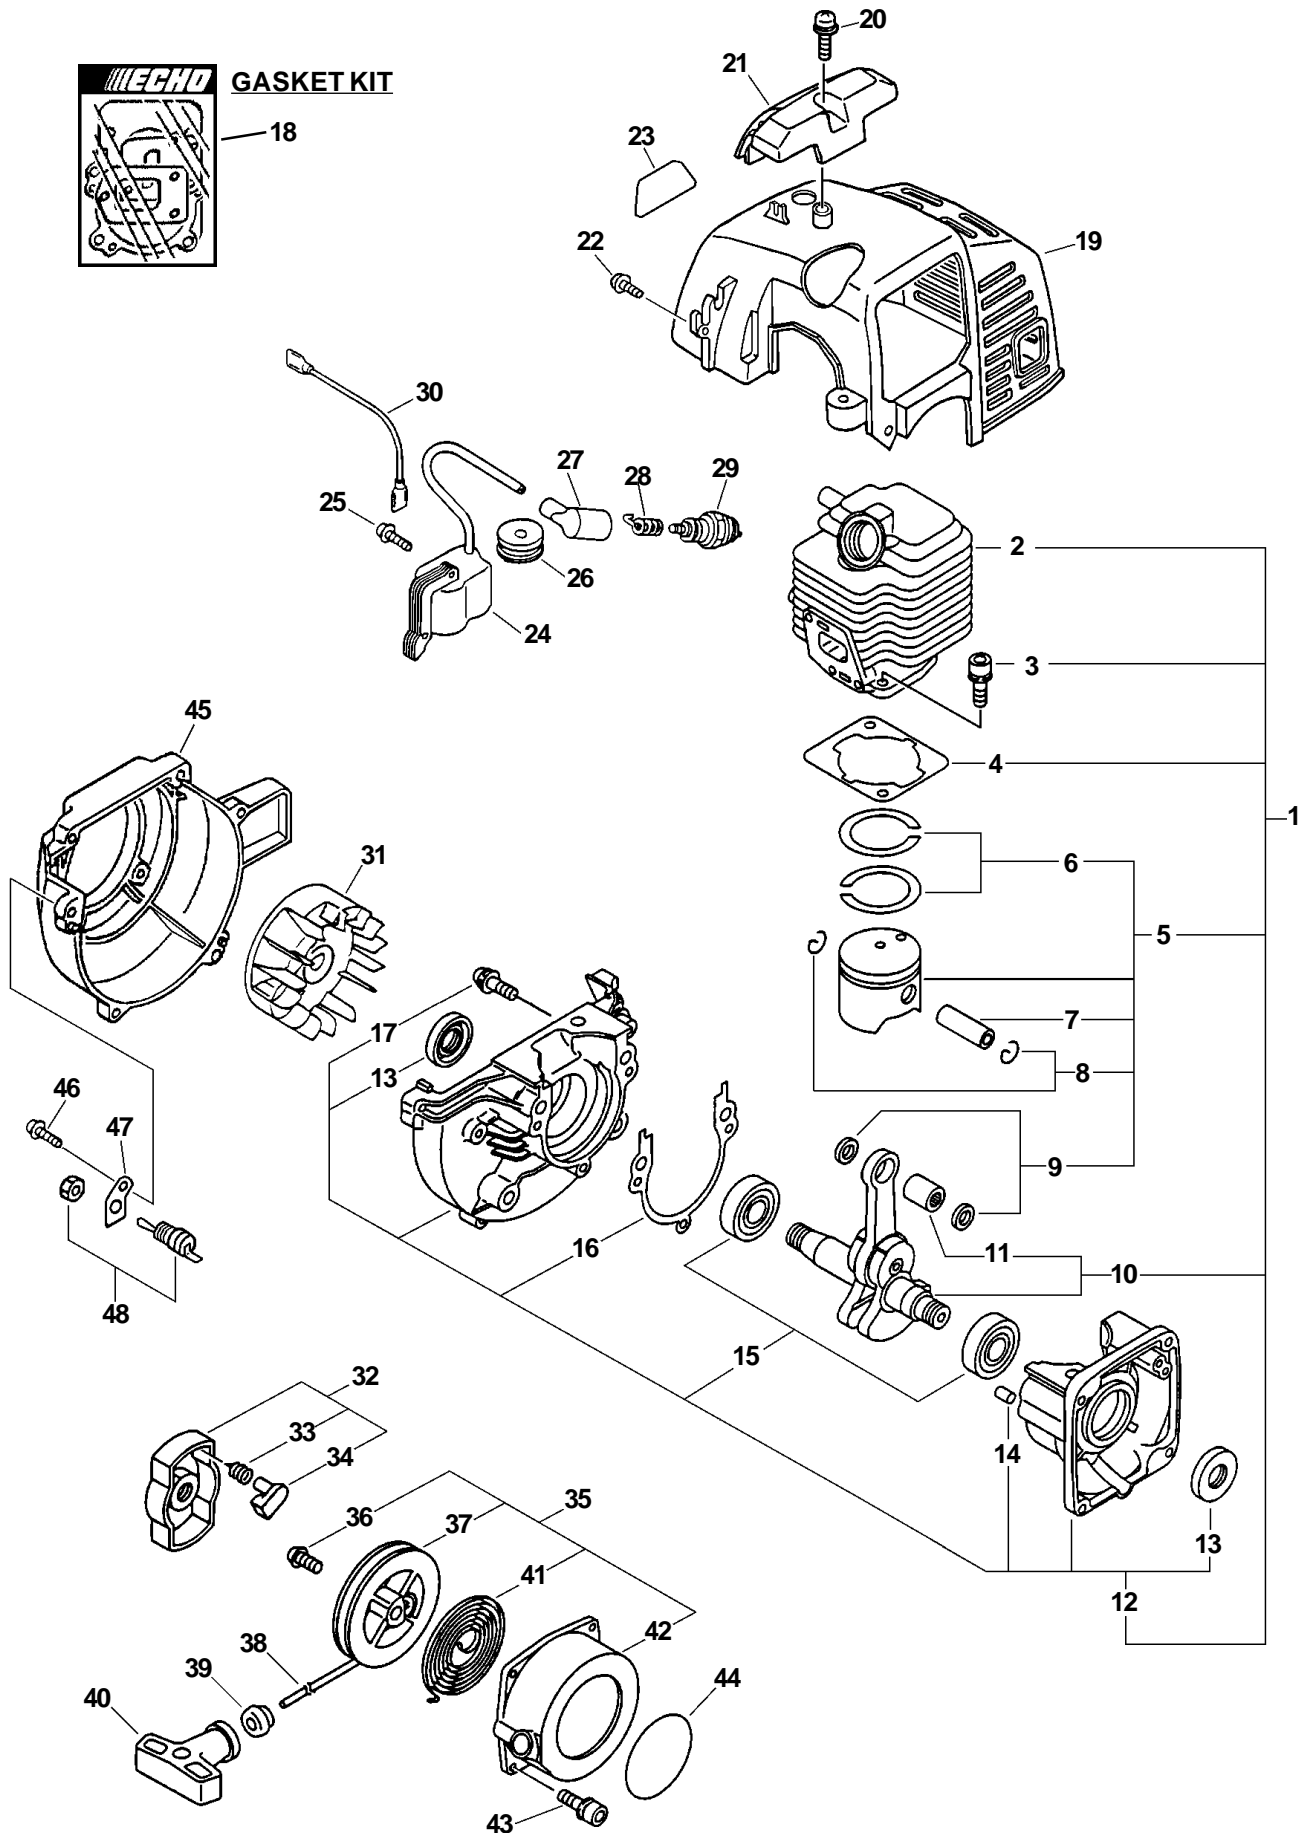

# WP-1000 TYPE 1E

ENGINE, CRANKCASE, CYLINDER COVER, IGNITION, STARTER

SERIAL NUMBERS: 501001-503211, CANADA 01001-12477

**SERIAL NUMBERS: 501001-503211, CANADA 01001-12477**

ITEM	PART NUMBER	QTY	DESCRIPTION	REMARKS
<u>OPTIONAL ENGINE REPOWER</u>				
1	SB1026	1	SHORT BLOCK	INCLUDES ITEMS 2-17
2	10101106561	1	CYLINDER	
3	90016205022	2	BOLT 5X22	
★ 4	10101044332	1	GASKET, CYLINDER	
5	10000048730	1	PISTON KIT	INCLUDES ITEMS 6-9
6	10001105330	2	RING, PISTON	
7	10001311520	1	PIN, PISTON	
8	10001504630	2	CIRCLIP, PISTON PIN	
9	10001411520	2	SPACER, PISTON PIN	
10	10010044732	1	CRANKSHAFT ASY	INCLUDES ITEM 11 ■
11	10001251230	1	BEARING, NEEDLE	
12	10020452130	1	CRANKCASE KIT	INCLUDES ITEMS 13-17
13	10021242030	2	OIL SEAL	
14	10021503930	2	DOWEL PIN	
15	9403536201	2	BEARING, BALL	■
★ 16	10024242030	1	GASKET, CRANKCASE	
17	90016205028	3	BOLT 5X28	
★ Also Included In GASKET KIT				
18	88900012620	1	GASKET KIT	
19	10151448731	1	COVER, CYLINDER	
20	90025305016	1	SCREW 5X16	
21	15991248630	1	GUARD, TOP	
22	90023804012	2	SCREW 4X12	
23	89015112620	1	LABEL, MODEL -- WP-1000 TYPE 1E	
24	15660152130	1	COIL, IGNITION	
25	90016204022	2	BOLT 4X22	
26	15011244330	1	GROMMET	
27	15901201620	1	CAP, SPARK PLUG	
28	15901103432	1	COIL, SPARK PLUG	
29	15901010630	1	PLUG, SPARK -- BPM-7A -- US MODELS	
29	<i>BPMR-7A</i>	1	<i>PLUG, SPARK -- CANADA MODELS</i>	■
30	16201052830	1	LEAD	■
31	15680112360	1	FLYWHEEL	
32	17720244330	1	STARTER PAWL ASY	INCLUDES ITEMS 33-34
33	17723442030	1	SPRING, RETURN	
34	17721844330	1	PAWL, STARTER	
35	17720042033	1	STARTER ASY	INCLUDES ITEMS 35-42
36	17723644330	1	SCREW	
37	17721544430	1	DRUM, STARTER	
38	17722610120	1	ROPE, STARTER	OPTIONAL BULK ROPE 99944444000 3mm(1/8in) X 1000mm(39-1/2in)
39	17722742030	1	GUIDE, ROPE	
40	17722806530	1	GRIP, STARTER	
41	17722042030	1	SPRING, REWIND	
42	17723242032	1	CASE, STARTER	
43	90016304016	4	BOLT 4X16	
44	89011849130	1	LABEL, ECHO	
45	10151149230	1	COVER, FAN	
46	90016304016	4	BOLT 4X16	
47	16381044330	1	BRACKET, SWITCH	
48	16340003460	1	SWITCH, IGNITION	