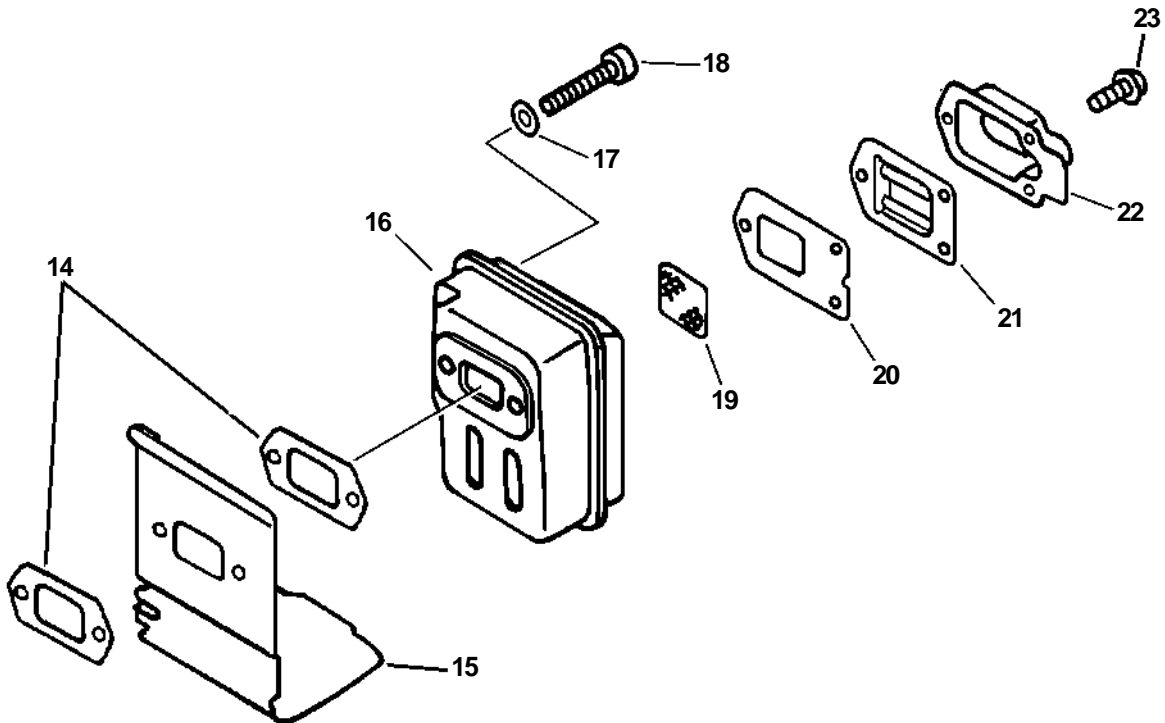

GASKET KIT

24

ITEM	PART NUMBER	QTY	DESCRIPTION	REMARKS
1	21041752730	1	WING BOLT	
2	13031306563	1	LID, AIR CLEANER	
3	89012106360	1	LABEL, CHOKE	
4	13031054130	1	FILTER, AIR	
5	13030706561	1	CASE, AIR CLEANER	INCLUDES ITEM 6
6	90024205065	2	SCREW 5X65	
7	12901152730	1	PLATE, PREVENT	
8	12520009921	1	CARBURETOR, DIAPHRAGM-- CIU-K55	
★ 9	13001642031	1	GASKET, INTAKE	
10	90023805020	2	SCREW 5X20	
11	13001742031	1	INSULATOR, INTAKE	
12	90050000005	2	NUT 5	
★ 13	13001042032	1	SHIELD, CYLINDER	

SERIAL NUMBERS: 501001-503211, CANADA 01001-12477

★ 14	V104000160	2	GASKET, MUFFLER	
15	14587152130	1	SHIELD, MUFFLER	■
16	14580642030	1	MUFFLER	■
17	90060000005	2	WASHER 5	
18	90010505055	2	BOLT 5X55	
19	14586240630	1	SCREEN, MUFFLER	
★ 20	14586642031	1	GASKET, EXHAUST	
21	14587642030	1	GUIDE, EXHAUST - INNER	
22	14586354130	1	GUIDE, EXHAUST - OUTER	
23	90023804010	3	SCREW 4X10	
24	88900012620	1	GASKET KIT	

SERIAL NUMBERS: 503212-599999, CANADA 12478 & UP

★ 14	V104000160	2	GASKET, MUFFLER	■
15	14587152130	1	SHIELD, MUFFLER	■
16	14580642030	1	MUFFLER	■
17	90060000005	2	WASHER 5	
18	90010505055	2	BOLT 5X55	
19	14586240630	1	SCREEN, MUFFLER	
★ 20	V104000001	1	GASKET, EXHAUST	■
21	14587642030	1	GUIDE, EXHAUST - INNER	
22	A313000000	1	GUIDE, EXHAUST - OUTER	■
23	90023804010	3	SCREW 4X10	
24	P021000352	1	GASKET KIT	■

★ Also Included In GASKET KIT